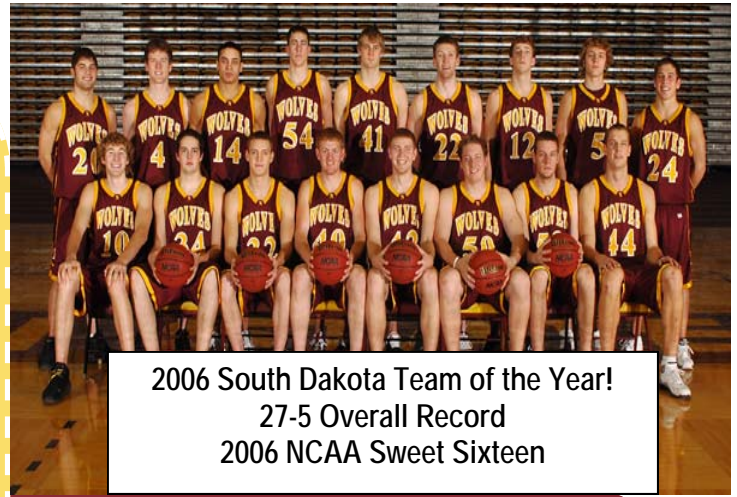

Summer Camp Dates

College Player Mini-Camp

Men's & Women's Post & Perimeter Camp...June 2-4

Day Camp

Boys' & Girls' Skill Development...8:00-12:00...June 5-8

Boys' & Girls' Shooting & Scoring...1:00-5:00...June 5-8

Skill Development & Competition Camps

Girls' Day/Boarding.....June 11-14

Boys' Day/Boarding.....July 5-8

Shooting and Scoring Camps

Boy's Day/Boarding.....July 9-11

Girls' Day/Boarding.....July 16-18

Perimeter and Post Play Position Camps

Boys' Day/Boarding.....July 11-13

Girls' Day/Boarding.....July 18-20

Team Camps for Varsity, Jr. Varsity, & Jr. High

Boys' Team Camp.....July 13-15

Don Meyer, Head Basketball Coach
Randy Baruth, Asst. Basketball Coach
1200 S. Jay St.
Aberdeen, SD 57401

Phone: 605-626-2230
Fax: 605-626-2238
E-mail:
wolvesbasketball@northern.edu

NSU Freshman Named SD Athlete Of Year

ABERDEEN, S.D. - Northern State's Mitch Boeck, a native of Arlington, SD, was recently awarded the 2006 South Dakota Sport-writers Association High School Male Athlete of the Year award. Boeck, currently a freshman at Northern State, was presented with the award last Monday at Arlington High School.

While attending Arlington High School, Mitch excelled in four sports, football, track, golf, and most notably, basketball. He accumulated 16 athletic letters during his time at AHS and his list of accomplishments takes up the good portion of a page. In basketball, Boeck was a three-time All-Conference (DVC) honoree, was named DVC MVP, All-State, and a Mr. Basketball finalist. He averaged more than four assists and 20 points per game as a senior while shooting 55.7 percent from the field.

Boeck has also flourished in academics, which comes as no surprise as he is the son of two teachers. In high school, Mitch was named Academic All-State in football and basketball, he was an honor student and a Regent Scholar, and he received the Presidential Award for Academic Excellence.

Now in his freshman year at Northern State, Mitch has shown the poise to become a great collegiate player. He has worked his way into a starting position for the Wolves, who are currently 14-6 overall on the season and 6-4 in the Northern Sun Conference. He is averaging 5.3 points and 2.5 rebounds per game and is shooting 48.1 percent from the field.