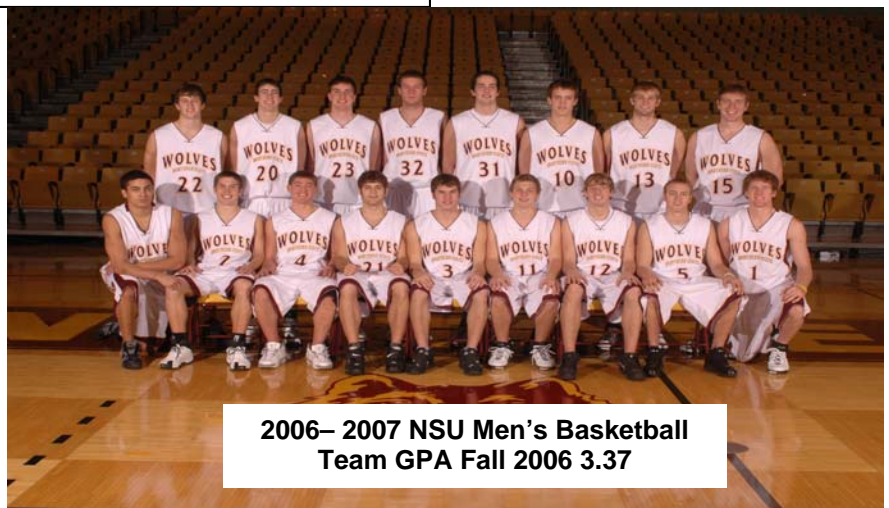

Wolves Junior-#2 Craig Nelson

**2006- 2007 NSU Men's Basketball
Team GPA Fall 2006 3.37**

Check Us Out on the Web
www.northern.edu
www.coachmeyer.com